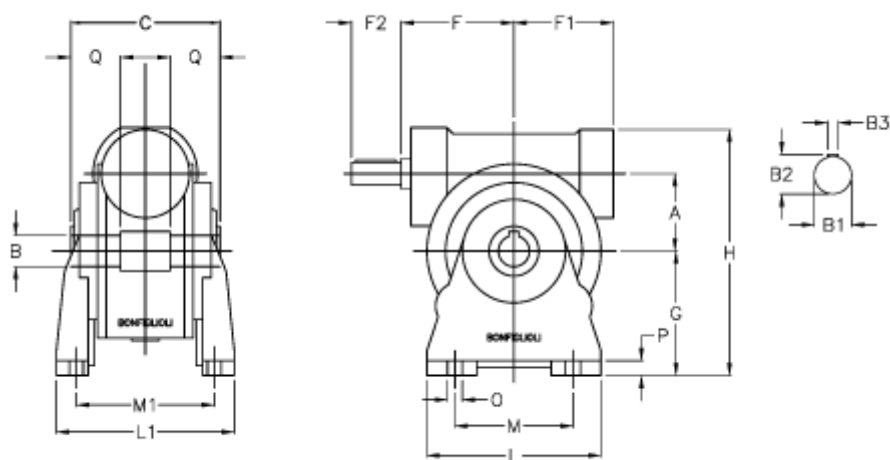

Article number: 3901049036200

Description: Worm gear with solid input shaft
VF 49A-36-HS

Measures

a	= 49.5	F1	= 63	P	= 12
B	= 25	g	= 82	Q	= 22.5
B1 E7	= 16	H	= 162		
B2	= 18.0	L	= 110		
B3 H9	= 5	L1	= 124		
C	= 82	m	= 63		
Description	= VF 49A-xx-63B5	M1	= 98.5		
F	= 65.0	O	= 8.5		